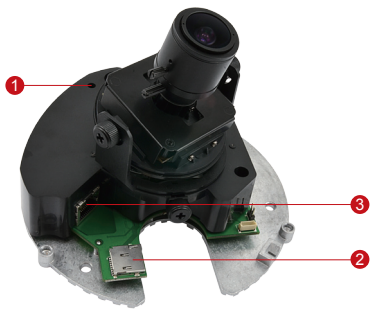

D62

2MP Indoor Dome with SLLS, Vari-focal Lens

- 2 Megapixel with 1080p
- Superior Low Light Sensitivity
- Vari-focal Lens with f2.8-12mm / F1.4
- 30 fps at 1920 x 1080
- Vandal Resistant (IK09)

PHOTO INDICATION

- 1 Reset Button
- 2 Memory Card Slot
- 3 Ethernet Port

DIMENSION DIAGRAM

Unit: mm [inch]

ACCESSORY OPTIONS

Dome Cover		
PDCX-1101		4-inch, smoked, vandal proof (IK10)

Popular Mounting Solutions		
Surface	Accessories not required	
Wall	PMAX-0308	
Pendant	PMAX-0101 PMAX-0103	
Corner	PMAX-0101 PMAX-0305 PMAX-0402	
Pole	PMAX-0101 PMAX-0305 PMAX-0503	
Flush	PMAX-1003	
Gang Box	PMAX-0803	
		

* For more mounting solutions, please refer to Project Planner on www.acti.com

PRODUCT SPECIFICATION**D62****• Device**

Device Type	Indoor Dome Camera
Image Sensor	Progressive Scan CMOS
Sensor Size	1/2.8"
Day / Night	No
Superior Low Light Sensitivity	Yes
Minimum Illumination	Color: 0.1 lux at F1.4 (30 IRE, 2400°K)
Mechanical IR Cut Filter	No
IR Sensitivity Range	No
IR LED	No
Electronic Shutter	1/5 ~ 1/2,000 sec (manual mode); 1/5 ~ 1/10,000 sec (auto mode)

• Interface

Local Storage	MicroSDHC/MicroSDXC memory card slot (card not included)
---------------	--

• General

Power Source / Consumption	PoE Class 2 (IEEE802.3af) / 3.7W
Weight	503 g (1.11 lb)
Dimensions (Ø x H)	146 mm x 113.9 mm (5.8" x 4.5")
Environmental Casing	Vandal resistant (IK09 rated); Transparent dome cover
Mount Type	Surface, Pendant, Wall, Corner, Pole, Flush, Gang box
Starting Temperature	-10°C ~ 50°C (14°F ~ 122°F)
Operating Temperature	-10°C ~ 50°C (14°F ~ 122°F)
Operating Humidity	10% ~ 85% RH
Approvals	CE (EN 55022 Class B, EN 55024), FCC (Part15 Subpart B Class B), IK09