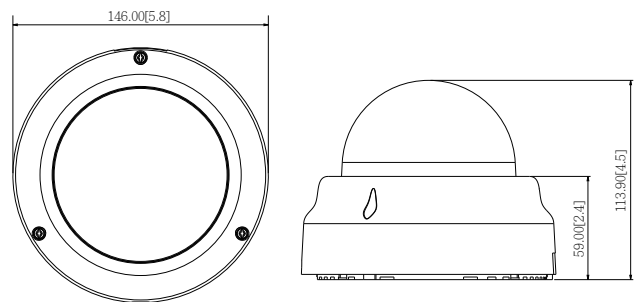

- 1 Reset Button
- 2 Memory Card Slot
- 3 Ethernet Port

DIMENSION DIAGRAM

Unit: mm [inch]

ACCESSORY OPTIONS

Dome Cover		
PDCX-1101		4-inch, smoked, vandal proof (IK10)

Popular Mounting Solutions		
Surface	Accessories not required	
Wall	PMAX-0308	
Pendant	PMAX-0101 PMAX-0103	
Corner	PMAX-0101 PMAX-0305 PMAX-0402	
Pole	PMAX-0101 PMAX-0305 PMAX-0503	
Flush	PMAX-1003	
Gang Box	PMAX-0803	
		

• Interface

Local Storage	MicroSDHC/MicroSDXC memory card slot (card not included)
---------------	--

• General

Power Source / Consumption	PoE Class 2 (IEEE802.3af) / 3.7W
Weight	503 g (1.11 lb)
Dimensions (Ø x H)	146 mm x 113.9 mm (5.8" x 4.5")
Environmental Casing	Vandal resistant (IK09 rated); Transparent dome cover
Mount Type	Surface, Pendant, Wall, Corner, Pole, Flush, Gang box
Starting Temperature	-10°C ~ 50°C (14°F ~ 122°F)
Operating Temperature	-10°C ~ 50°C (14°F ~ 122°F)
Operating Humidity	10% ~ 85% RH
Approvals	CE (EN 55022 Class B, EN 55024), FCC (Part15 Subpart B Class B), IK09