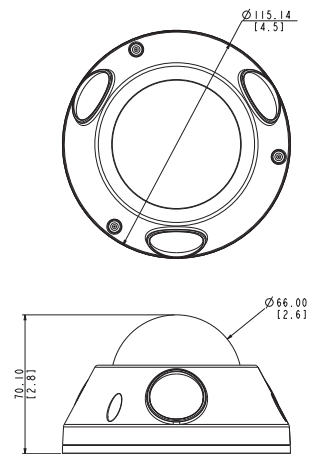

# E928M

3MP Outdoor Mini Dome with D/N, Adaptive IR, Superior WDR, M12 Connector, Fixed Lens

- 3 Megapixel with 1080p
- Day & Night with Adaptive IR LED
- Fixed Lens with f2.93mm / F2.0
- Superior WDR (110 dB)
- 30 fps at 1920 x 1080
- Wide Angle
- Weatherproof (IP68), Vandal Proof (IK10) and Vibration Proof (EN50155, M12 Connector)

## PHOTO INDICATION

- 1 Memory Card Slot
- 2 Power LED
- 3 Reset Button
- 4 Audio Input
- 5 Ethernet Port

## DIMENSION DIAGRAM

Unit: mm [inch]

**• Interface**

Local Storage	MicroSDHC/MicroSDXC memory card slot (card not included)
---------------	--

**• General**

Power Source / Consumption	PoE Class 2 (IEEE802.3af) / 5.04 W
Weight	474 g (1.04 lb)
Dimensions (Ø x H)	115 mm x 70 mm (4.5" x 2.8")
Environmental Casing	Weatherproof (IP68 rated); Vandal proof (IK10 rated); Vibration Proof (EN50155); Transparent dome cover
Mount Type	Surface, Gang box
Starting Temperature	-20°C ~ 50°C (-4°F ~ 122°F)
Operating Temperature	-20°C ~ 50°C (-4°F ~ 122°F)
Operating Humidity	10% ~ 85% RH
Approvals	CE (EN 55022 Class B, EN 55024), FCC (Part15 Subpart B Class B), IK10, IP68, NEMA 4X, EN50155, UL (for optional PoE injector)