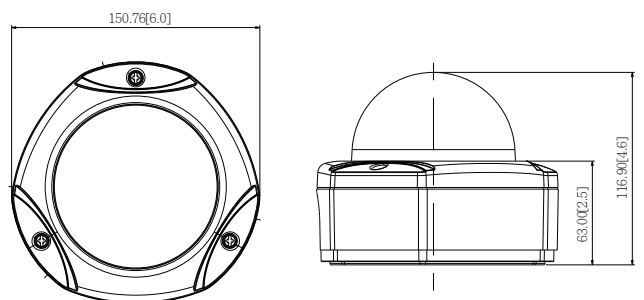

PHOTO INDICATION

DIMENSION DIAGRAM

Unit: mm [inch]

ACCESSORY OPTIONS

Dome Cover		
PDCX-1101		4-inch, smoke, vandal proof

Popular Mounting Solutions	
Surface	Accessories not required
Wall	PMAX-0308 
Pendant	PMAX-0101 + PMAX-0103 
Corner	PMAX-0101 + PMAX-0305 + PMAX-0402 
Pole	PMAX-0101 + PMAX-0305 + PMAX-0503 
Flush	PMAX-1003 
Gang Box	PMAX-0804 

* For more mounting solutions, please refer to Project Planner on www.acti.com

PRODUCT SPECIFICATION**E84A****• Device**

Device Type	Outdoor Dome Camera
Image Sensor	Progressive Scan CMOS
Sensor Size	1/2.8"
Day / Night	Yes
Superior Low Light Sensitivity	Yes
Minimum Illumination	Color: 0.1 lux at F1.4 (30 IRE, 2400°K); B/W: 0 lux (IR LED on)
Color to B/W Switch	ISP based switch, configurable
Mechanical IR Cut Filter	Yes
IR Sensitivity Range	700~1100nm
IR LED	Adaptive IR LED (IR Exposure Compensation) x 15 (850nm)
IR Working Distance	30 m (0 lux, 30 IRE, Gain 255, Auto shutter mode)
Electronic Shutter	1/5 ~ 1/2,000 sec (manual mode); 1/5 ~ 1/10,000 sec (auto mode)

• Interface

Digital Input	1, Terminal block
Digital Output	1, Terminal block
Local Storage	MicroSDHC/MicroSDXC memory card slot (card not included)

• General

Power Source / Consumption	PoE Class 2 (IEEE802.3af) / 6.49 W (IR on)
Weight	1027 g (2.264 lb)
Dimensions (Ø x H)	150mm x 117mm (5.9" x 4.6")
Environmental Casing	Weatherproof (IP66 rated); Vandal proof (IK10 rated); Transparent dome cover
Mount Type	Surface, Pendant, Wall, Corner, Pole, Flush, Gang box
Starting Temperature	-20°C ~ 50°C (-4°F ~ 122°F)
Operating Temperature	-40°C ~ 50°C (-40°F ~ 122°F)
Operating Humidity	10% ~ 85% RH
Approvals	CE (EN 55022 Class B, EN 55024), FCC (Part15 Subpart B Class B), IK10, IP66, NEMA 4X