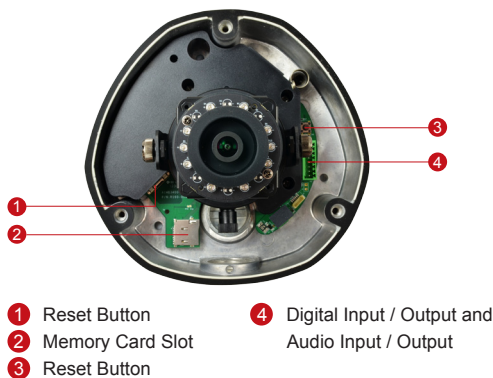

E84A

2MP Outdoor Dome with D/N, Adaptive IR, Basic WDR, SLLS, Vari-focal Lens

- 2 Megapixel with 1080p
- Day & Night with Superior Low Light Sensitivity and Adaptive IR LED
- Vari-focal Lens with f2.8~12mm / F1.4
- Basic WDR (75 dB)
- 30 fps at 1920 x 1080
- Weatherproof (IP66) and Vandal Proof (IK10)

PHOTO INDICATION

DIMENSION DIAGRAM

Unit: mm [inch]

ACCESSORY OPTIONS

Dome Cover		
PDCX-1101		4-inch, smoke, vandal proof

Popular Mounting Solutions	
Surface	Accessories not required
Wall	PMAX-0308 
Pendant	PMAX-0101 + PMAX-0103 
Corner	PMAX-0101 + PMAX-0305 + PMAX-0402 
Pole	PMAX-0101 + PMAX-0305 + PMAX-0503 
Flush	PMAX-1003 
Gang Box	PMAX-0804 

• Interface

Digital Input	1, Terminal block
Digital Output	1, Terminal block
Local Storage	MicroSDHC/MicroSDXC memory card slot (card not included)

• General

Power Source / Consumption	PoE Class 2 (IEEE802.3af) / 6.49 W (IR on)
Weight	1027 g (2.264 lb)
Dimensions (Ø x H)	150mm x 117mm (5.9" x 4.6")
Environmental Casing	Weatherproof (IP66 rated); Vandal proof (IK10 rated); Transparent dome cover
Mount Type	Surface, Pendant, Wall, Corner, Pole, Flush, Gang box
Starting Temperature	-20°C ~ 50°C (-4°F ~ 122°F)
Operating Temperature	-40°C ~ 50°C (-40°F ~ 122°F)
Operating Humidity	10% ~ 85% RH
Approvals	CE (EN 55022 Class B, EN 55024), FCC (Part15 Subpart B Class B), IK10, IP66, NEMA 4X